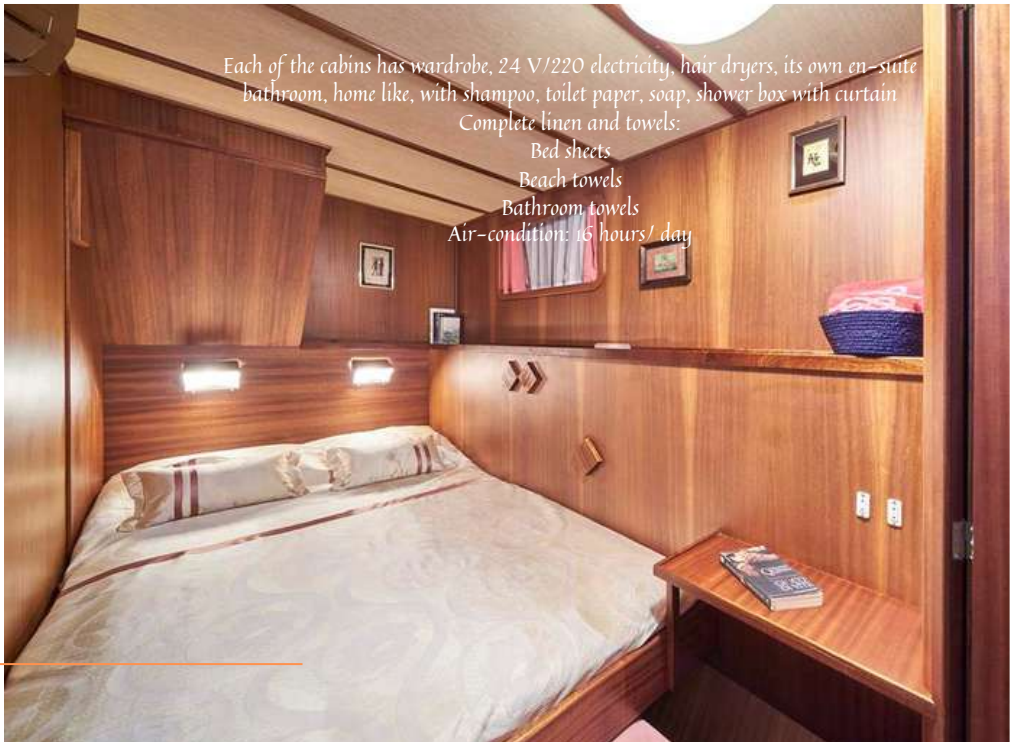

Each of the cabins has wardrobe, 24 V/220 electricity, hair dryers, its own en-suite bathroom, home like, with shampoo, toilet paper, soap, shower box with curtain

Complete linen and towels:

Bed sheets

Beach towels

Bathroom towels

Air-condition: 16 hours/ day